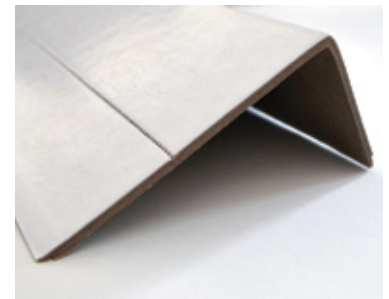

UChannel®

A New Shape in Window and Door Packaging

Three-sided Edge Protection for Safe Transport Through Your Distribution Channel

UChannel® offers a highly durable, very cost-effective option that safely protects windows and doors until they arrive at their final destination. Its single-piece construction can be formed to provide a wide variety of widths and leg lengths, offering the ultimate in customized choices for window and door edge protection.

UChannel® is sustainable packaging that provides highly effective protection without excess packaging.

Paper widths

Paper widths of up to 18 inches can be formed into virtually any combination of base sizes, leg sizes and leg lengths, including asymmetrical combinations. When ordering UChannel®, please specify:

- 1 Leg size (height)
- 2 Base size (width)
- 3 Wall caliper (thickness): available in calipers of 0.080 to 0.400 inches
- 4 Lengths: standard lengths available up to 300 inches; special-order lengths available

VChannel® A Flexible Shipping Option

A VChannel® can be easily converted into UChannel®. Simply fold along the score and it is ready for use.

- Easily stack one on top of another
- Use space efficiently
- Optimize transport