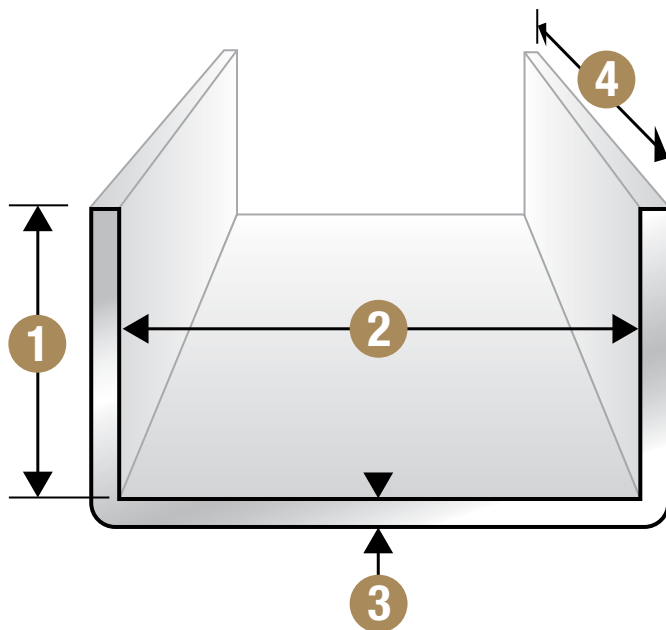

UChannel®

A New Shape in Window and Door Packaging

Three-sided Edge Protection for Safe Transport Through Your Distribution Channel

UChannel® offers a highly durable, very cost-effective option that safely protects windows and doors until they arrive at their final destination. Its single-piece construction can be formed to provide a wide variety of widths and leg lengths, offering the ultimate in customized choices for window and door edge protection.

UChannel® is sustainable packaging that provides highly effective protection without excess packaging.

Paper widths

Paper widths of up to 18 inches can be formed into virtually any combination of base sizes, leg sizes and leg lengths, including asymmetrical combinations. When ordering UChannel®, please specify:

- 1 Leg size (height)
- 2 Base size (width)
- 3 Wall caliper (thickness): available in calipers of 0.080 to 0.400 inches
- 4 Lengths: standard lengths available up to 300 inches; special-order lengths available

VChannel® A Flexible Shipping Option

A VChannel® can be easily converted into UChannel®. Simply fold along the score and it is ready for use.

- Easily stack one on top of another
- Use space efficiently
- Optimize transport